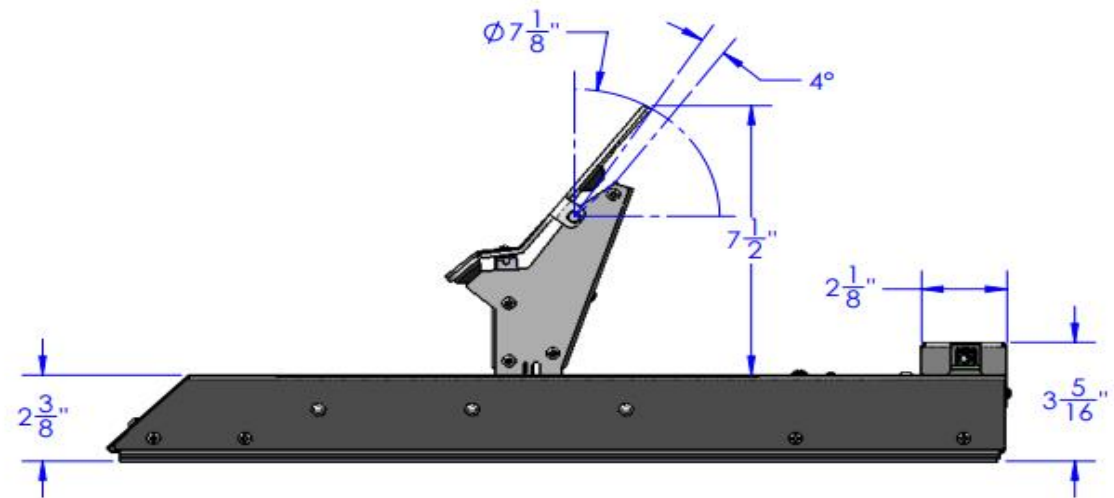

Alloy RD1 Outer Dimensions

MATERIAL:	PROJECT: Alloy		 2301 E. ST. ELMO RD. SUITE 100 AUSTIN, TX 78744 REDBIRD FLIGHT SIMULATIONS, INC.™
FINISH:	DRAWN: SBC	4/28/17	
	CHECKED:	-	TITLE: Alloy Outer Dimensions
	MFG APPR.:	-	SIZE: B
PROPRIETARY AND CONFIDENTIAL THE INFORMATION CONTAINED IN THIS DRAWING IS THE SOLE PROPERTY OF REDBIRD FLIGHT SIMULATIONS, INC. ANY REPRODUCTION IN PART OR AS A WHOLE WITHOUT THE WRITTEN PERMISSION OF REDBIRD FLIGHT SIMULATIONS, INC. IS PROHIBITED.	UNLESS OTHERWISE SPECIFIED DIMENSIONS ARE IN INCHES; INTERPRET DRAWING PER ANSI Y14.5 1994		DWG. NO.:
	TOLERANCES: \angle \pm .5° XX \pm .03 X.XX \pm .01 X.XXX \pm .005		REV: -
			SHEET 5 OF 6